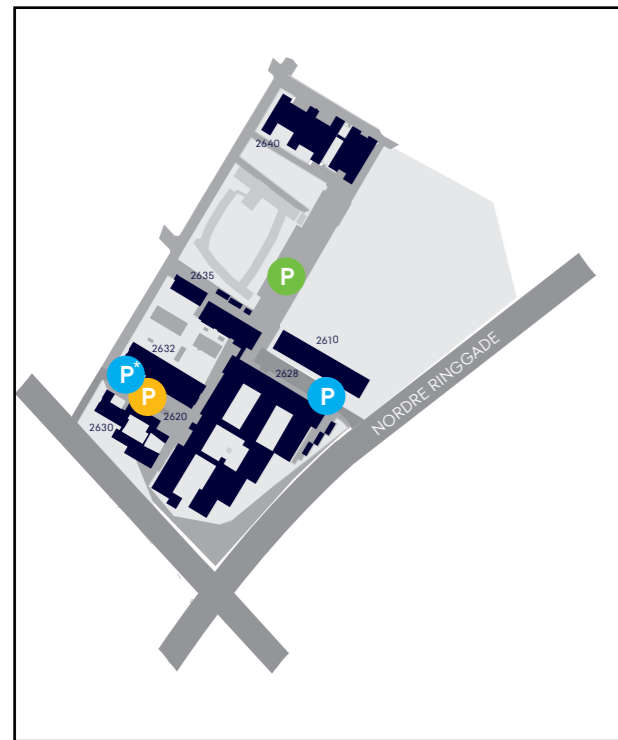

FUGLESANGS ALLÉ

- P Parking spaces
- P Underground car park – if marked with *, BomBizz is required
- P Special parking – time limit, barrier or payment
- - - Parking with a four-hour time limit in the marked areas